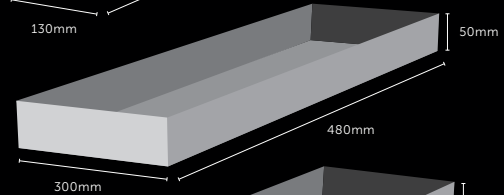

MEDIUM BOX

$643 p.a.

1 Month - $155   2 Months - $203
3 Months - $247   6 Months - $392

For weights up to 20kg. 300mm x 480mm x 50mm