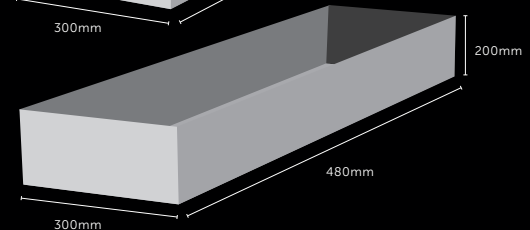

X-LARGE BOX

$1,579 p.a.

1 Month - $390   2 Months - $511
3 Months - $638   6 Months - $999

For weights up to 90kg. 300mm x 480mm x 200mm