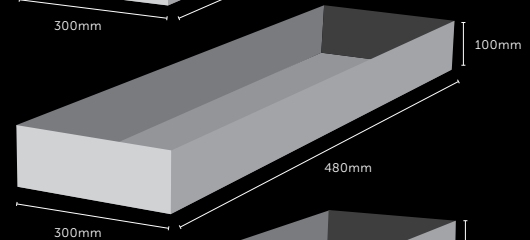

LARGE BOX

$863 p.a.

1 Month - $217   2 Months - $264
3 Months - $327   6 Months - $500

For weights up to 40kg. 300mm x 480mm x 100mm