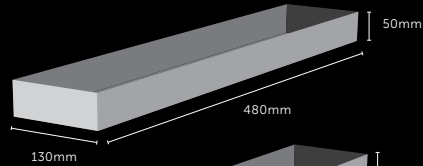

LEASING OPTIONS

SMALL BOX

$392 p.a.

1 Month - $110   2 Months - $141
3 Months - $171   6 Months - $269

For weights up to 7kg. 130mm x 480mm x 50mm