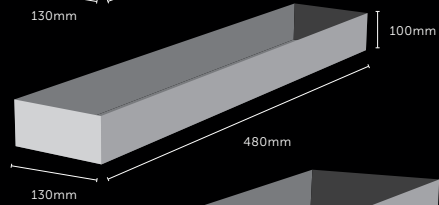

SMALL-MEDIUM BOX

$575 p.a.

1 Month - $142   2 Months - $184
3 Months - $224   6 Months - $355

For weights up to 15kg. 130mm x 480mm x 100mm