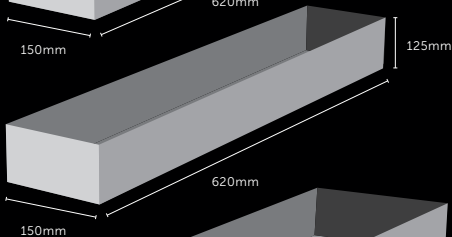

MEDIUM BOX

$643 p.a.

1 Month - $155   2 Months - $203
3 Months - $247   6 Months - $392

For weights up to 60kg. 150mm x 620mm x 125mm