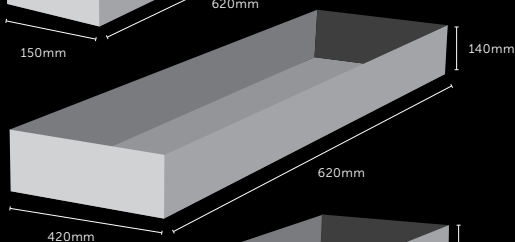

LARGE BOX

$863 p.a.

1 Month - $217   2 Months - $264
3 Months - $327   6 Months - $500

For weights up to 120kg. 420mm x 620mm x 140mm