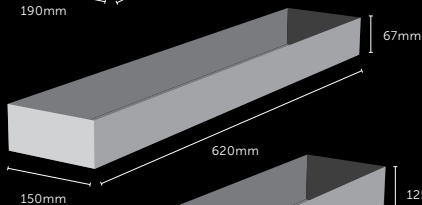

SMALL BOX

$392 p.a.

1 Month - $110   2 Months - $141
3 Months - $171   6 Months - $269

For weights up to 15kg. 150mm x 620mm x 67mm