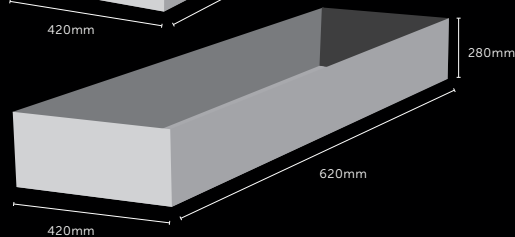

X-LARGE BOX

$1,579 p.a.

1 Month - $390   2 Months - $511
3 Months - $638   6 Months - $999

For weights up to 240kg. 420mm x 620mm x 280mm