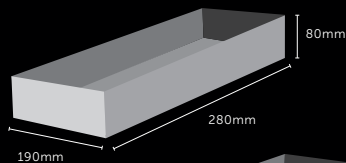

LEASING OPTIONS

EXTRA SMALL BOX

$294 p.a.

1 Month - $83   2 Months - $106
3 Months - $129   6 Months - $202

For weights up to 7.5kg. 190mm x 280mm x 80mm