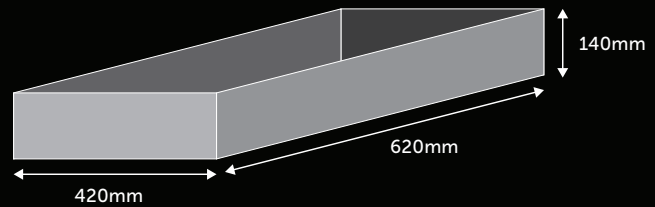

LARGE BOX

$746 p.a.

1 Month - $188   2 Months - $228
3 Months - $282   6 Months - $431

For weights up to 120kg.