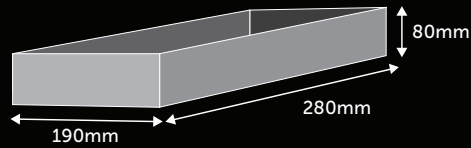

LEASING OPTIONS

X-SMALL BOX

\$254 p.a.

1 Month - \$71 2 Months - \$91
 3 Months - \$111 6 Months - \$174

For weights up to 7.5kg.

SMALL BOX

\$338 p.a.

1 Month - \$95 2 Months - \$122
 3 Months - \$148 6 Months - \$232

For weights up to 15kg.

MEDIUM BOX

\$555 p.a.

1 Month - \$134 2 Months - \$175
 3 Months - \$213 6 Months - \$338

For weights up to 60kg.

LARGE BOX

\$746 p.a.

1 Month - \$188 2 Months - \$228
 3 Months - \$282 6 Months - \$431