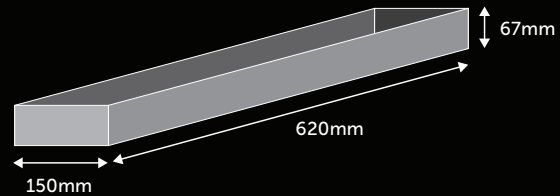

SMALL BOX

$338 p.a.

1 Month - $95   2 Months - $122
3 Months - $148   6 Months - $232

For weights up to 15kg.