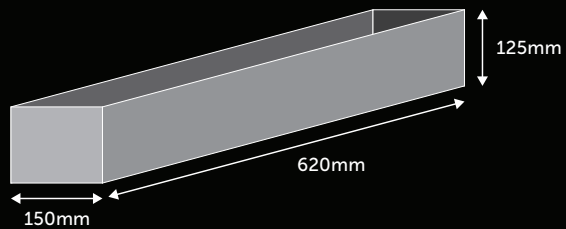

For weights up to 15kg.

MEDIUM BOX

\$555 p.a.

1 Month - \$134 2 Months - \$175
 3 Months - \$213 6 Months - \$338

For weights up to 60kg.

LARGE BOX

\$746 p.a.

1 Month - \$188 2 Months - \$228
 3 Months - \$282 6 Months - \$431