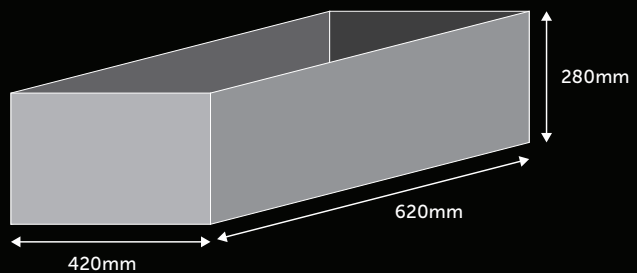

For weights up to 120kg.

X-LARGE BOX

\$1,364 p.a.

1 Month - \$336 2 Months - \$442
 3 Months - \$551 6 Months - \$863

For weights up to 240kg.

A PALLION COMPANY

CUSTODIAN VAULTS

Lower Ground 74 Castlereagh Street Sydney NSW 2000 Australia
 P: +61 2 9011 7355 | E: sydney@custodianvaults.com.au